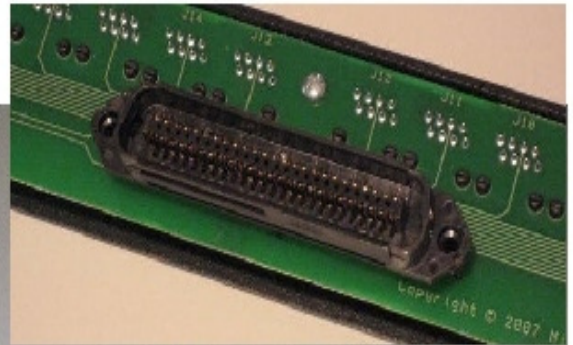

Connector Two - Ports 13 thru 25

Connector One - Ports 1 thru 12

NOW TWO ESI Cards ONE Patch Panel

Connect with Certainty

A revolutionary new easy-connect Rackbridge 25-port patch panel lets you quickly & economically connect TWO ESI cards without punching down wires

- ✚ Eliminate wiring errors
- ✚ Save on labor costs
- ✚ Improve reliability
- ✚ Increase customer satisfaction

- Allows quick connection and configuration of two ESI cards D12, DLC, DLC12, or A12 via two 25 pair plug-to-plug / 50 pin Telco-style cables from any ESI card to a standard 19 inch rack patch panel.