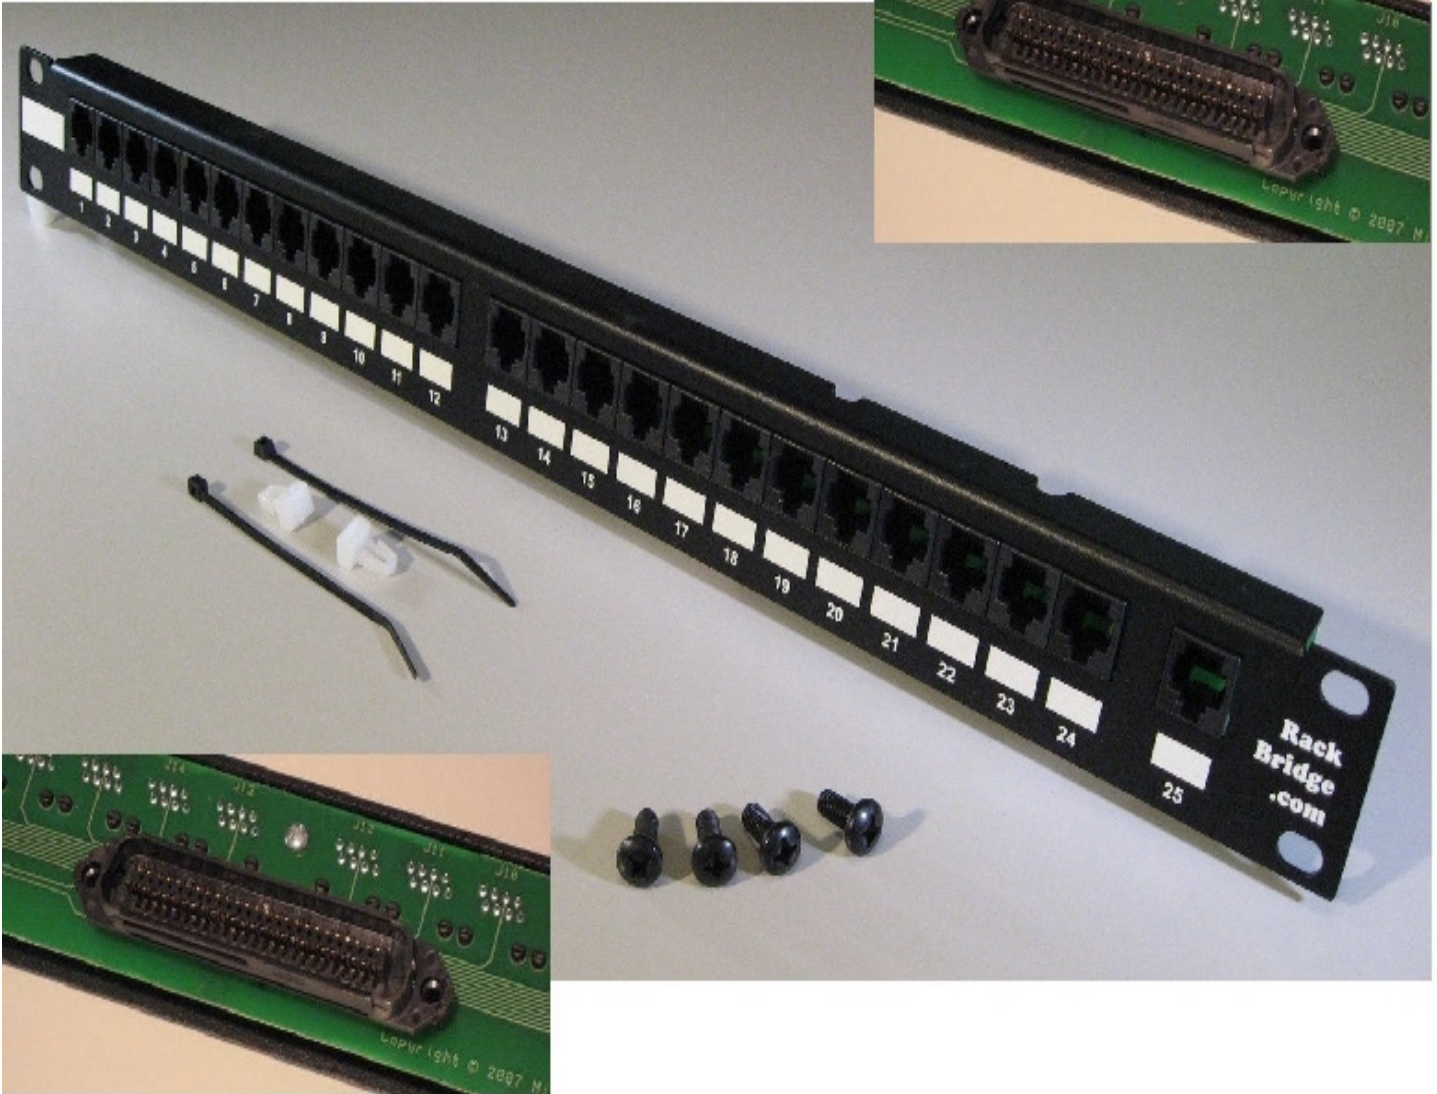

Connector Two - Ports 13 thru 25

Connector One - Ports 1 thru 12

NOW TWO ESI Cards ONE Patch Panel

Connect with Certainty

A revolutionary new easy-connect Rackbridge 25-port patch panel lets you quickly & economically connect TWO ESI cards without punching down wires

- ✚ Eliminate wiring errors
- ✚ Save on labor costs
- ✚ Improve reliability
- ✚ Increase customer satisfaction

- Allows quick connection and configuration of two ESI cards D12, DLC, DLC12, or A12 via two 25 pair plug-to-plug / 50 pin Telco-style cables from any ESI card to a standard 19 inch rack patch panel.